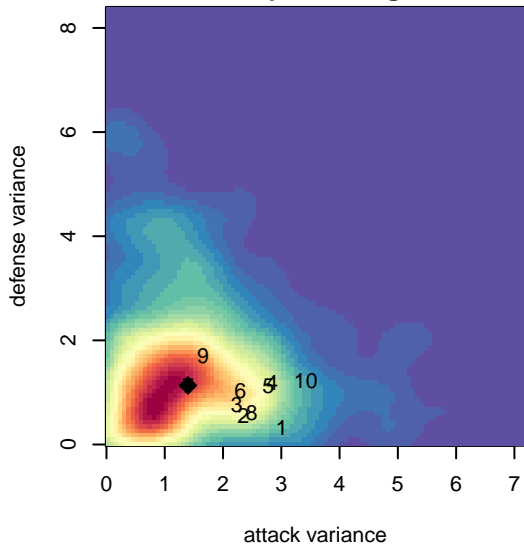

Eastside FC Red B98

Eastside FC
 Preston, WA
 B98 total strength=1882
 attack=43.42 defense=41.51
 fall league = RCL B98 Div 1

alt names used:
 Eastside FC B98 Red A
 Eastside FC B98 Red
 EASTSIDE FC BOYS 98 RED (WA)
 EASTSIDE FC BOYS 98 RED (WA)
 Eastside FC B98 Red A

Venues played:
 2016 Sounders FC Cup BU19
 2016 Surf Cup Super Black U19
 2016 RCL B98 Div 1
 2016 Surf College Showcase Super Black U19
 2016 WYS Championship B98

**attack and defense variance (black dot)
relative to other teams
and top 10 in region**