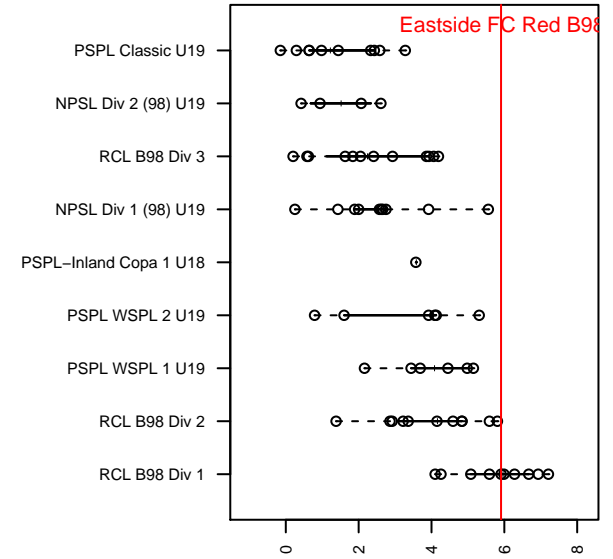

**attack and defense rating
relative to others at age
and all opponents in last 13 months**