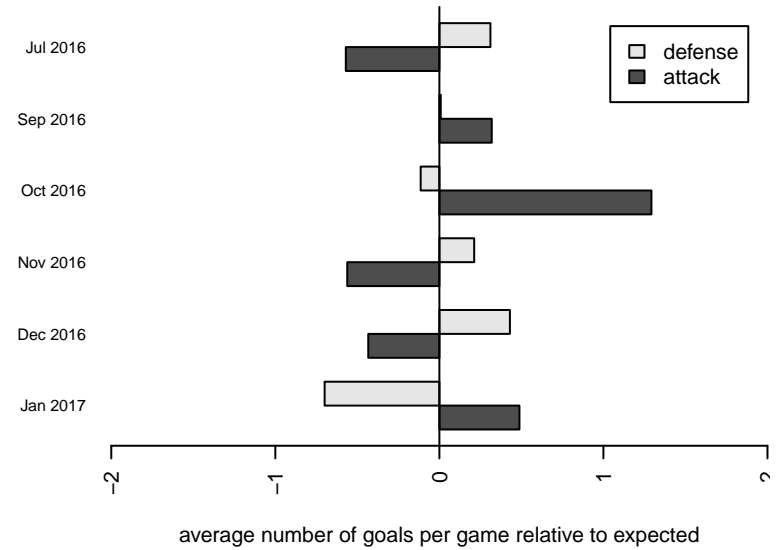

Performance relative to 13 month average