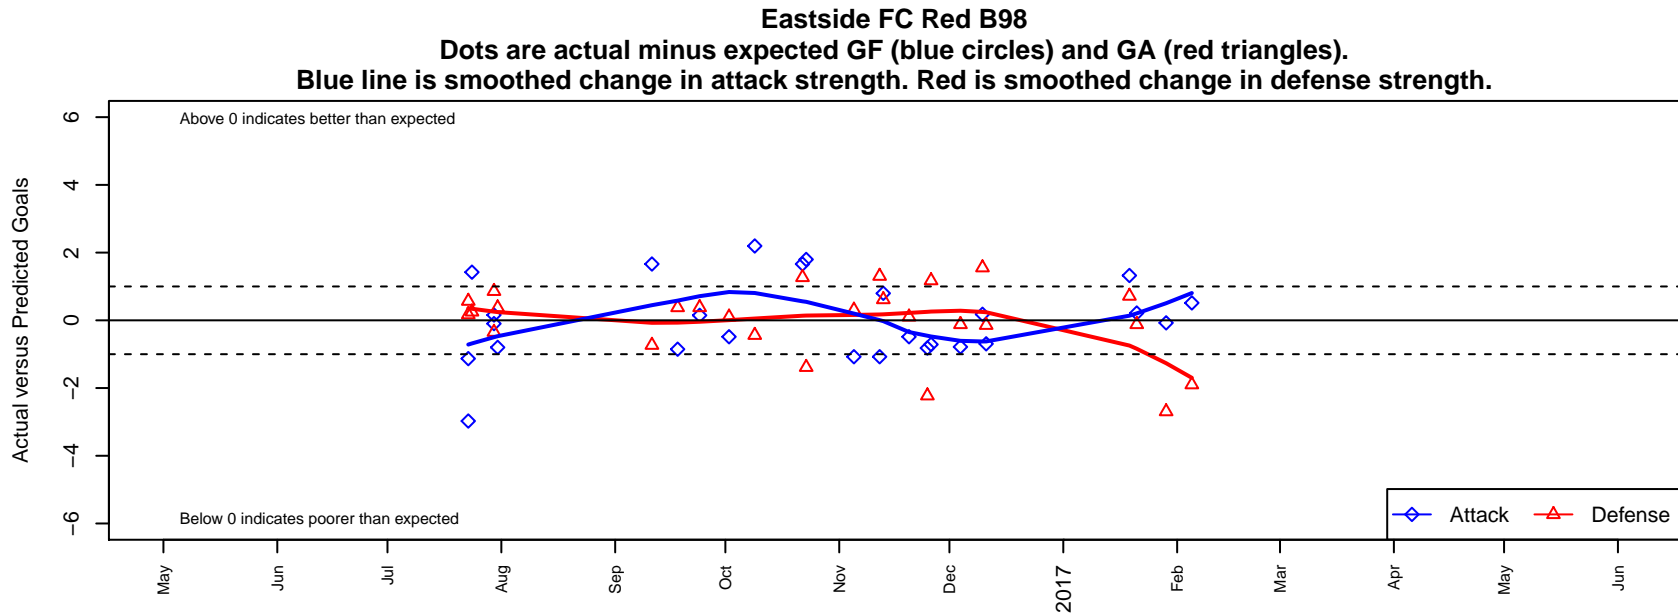

Eastside FC Red B98

Eastside FC
 Preston, WA
 B98 total strength=1882
 attack=43.42 defense=41.51
 fall league = RCL B98 Div 1

alt names used:
 Eastside FC B98 Red A
 Eastside FC B98 Red
 EASTSIDE FC BOYS 98 RED (WA)
 EASTSIDE FC BOYS 98 RED (WA)
 Eastside FC B98 Red A

Venues played:
 2016 Sounders FC Cup BU19
 2016 Surf Cup Super Black U19
 2016 RCL B98 Div 1
 2016 Surf College Showcase Super Black U19
 2016 WYS Championship B98

**attack and defense variance (black dot)
relative to other teams
and top 10 in region**