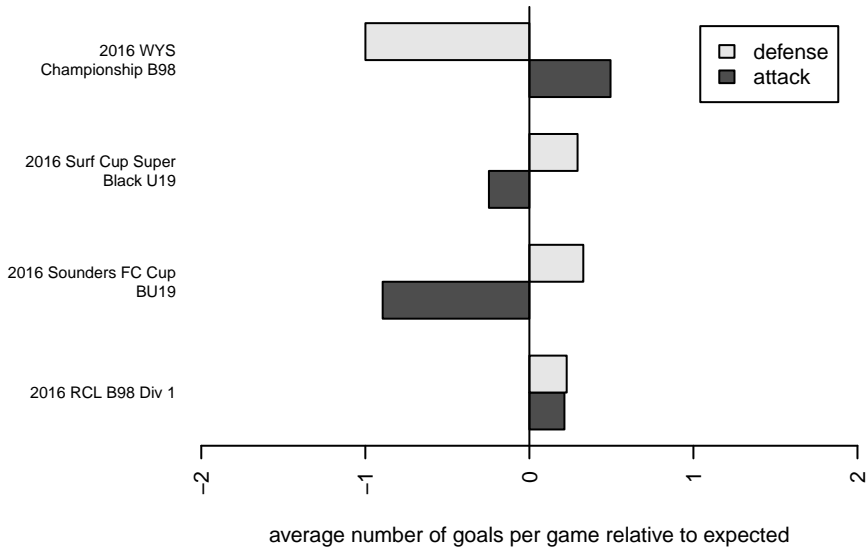

Performance relative to 13 month average