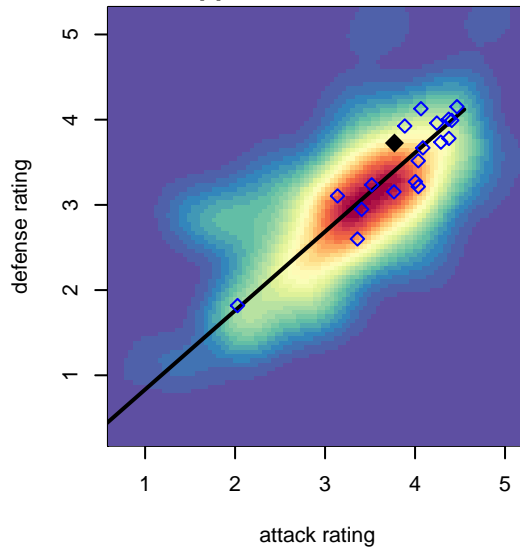

**attack and defense rating
relative to others at age
and all opponents in last 13 months**